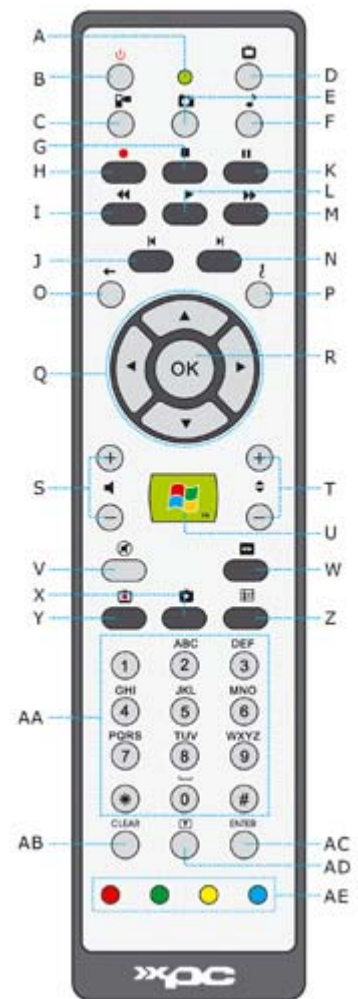

Shuttle Remote
Control RC10